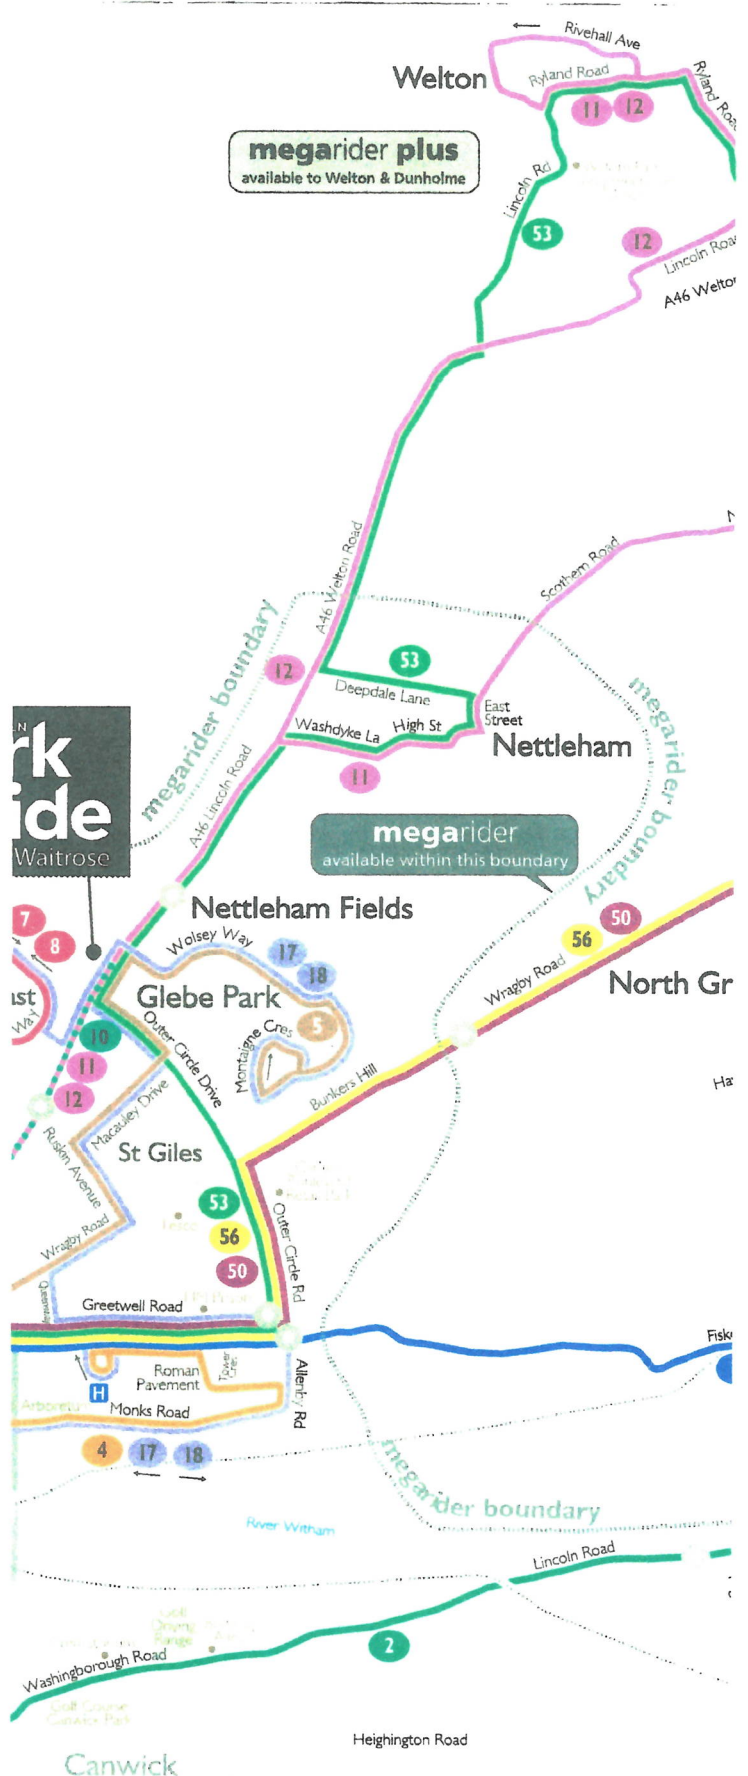

| journey codes | 11 | 12 | 11 | 12 | 11 |
|---------------------|------|------|------|------|------|
| Lincoln Bus Station | 1640 | 1700 | 1720 | 1750 | 1820 |
| Waitrose | 1652 | 1712 | 1732 | 1802 | 1832 |
| Nettleham Green | 1658 | - | 1738 | - | 1838 |
| Scothern Church | 1704 | - | 1744 | - | 1844 |
| Dunholme Shop | 1708 | 1723 | 1748 | 1808 | 1848 |
| Welton Green | 1715 | 1730 | 1755 | 1815 | 1855 |

* these journeys run via Rivehall Avenue in Welton.

Welton | Nettleham | Lincoln

Monday to Saturday except Bank Holidays

| journey codes | MF | 11 | 11 | 12 | 11 | 12 | 11 |
|---------------------|------|------|------|------|------|----|----|
| Welton William Farr | - | - | □ | 0848 | - | - | - |
| Welton Green | 0628 | 0728 | 0758 | 0858 | 0918 | 58 | 18 |
| Dunholme Shop | 0632 | 0732 | 0802 | 0902 | 0922 | 02 | 22 |
| Scothern Church | 0637 | 0737 | 0807 | - | 0927 | - | 27 |
| Nettleham Green | 0644 | 0744 | 0814 | - | 0934 | - | 34 |
| Waitrose | 0650 | 0750 | 0820 | 0910 | 0940 | 10 | 40 |
| Lincoln Bus Station | 0703 | 0803 | 0838 | 0923 | 0953 | 23 | 53 |

| journey codes | 12 | 11 | 11 | 12 | 11 | 12 | 11 |
|-------------------------|------|------|------|------|------|------|------|
| Welton William Farr Sch | - | ● | - | - | - | - | - |
| Welton Green | 1458 | - | 1633 | 1718 | 1733 | 1758 | 1818 |
| Dunholme Shop | 1502 | - | 1637 | 1722 | 1737 | 1802 | 1822 |
| Scothern Church | - | - | 1642 | - | 1742 | - | 1827 |
| Nettleham Green | - | 1609 | 1649 | - | 1749 | - | 1834 |
| Waitrose | 1510 | 1615 | 1655 | 1730 | 1755 | 1810 | 1840 |
| Lincoln Bus Station | 1523 | 1628 | 1708 | 1743 | 1808 | 1823 | 1853 |

Sunday

| journey codes | 12 | 12 | 12 | 12 | 12 |
|---------------------|------|------|------|------|------|
| Welton Green | 0825 | 1025 | 1225 | 1425 | 1625 |
| Dunholme Shop | 0829 | 1029 | 1229 | 1429 | 1629 |
| Waitrose | 0845 | 1045 | 1245 | 1445 | 1645 |
| Lincoln Bus Station | 0852 | 1052 | 1252 | 1452 | 1652 |