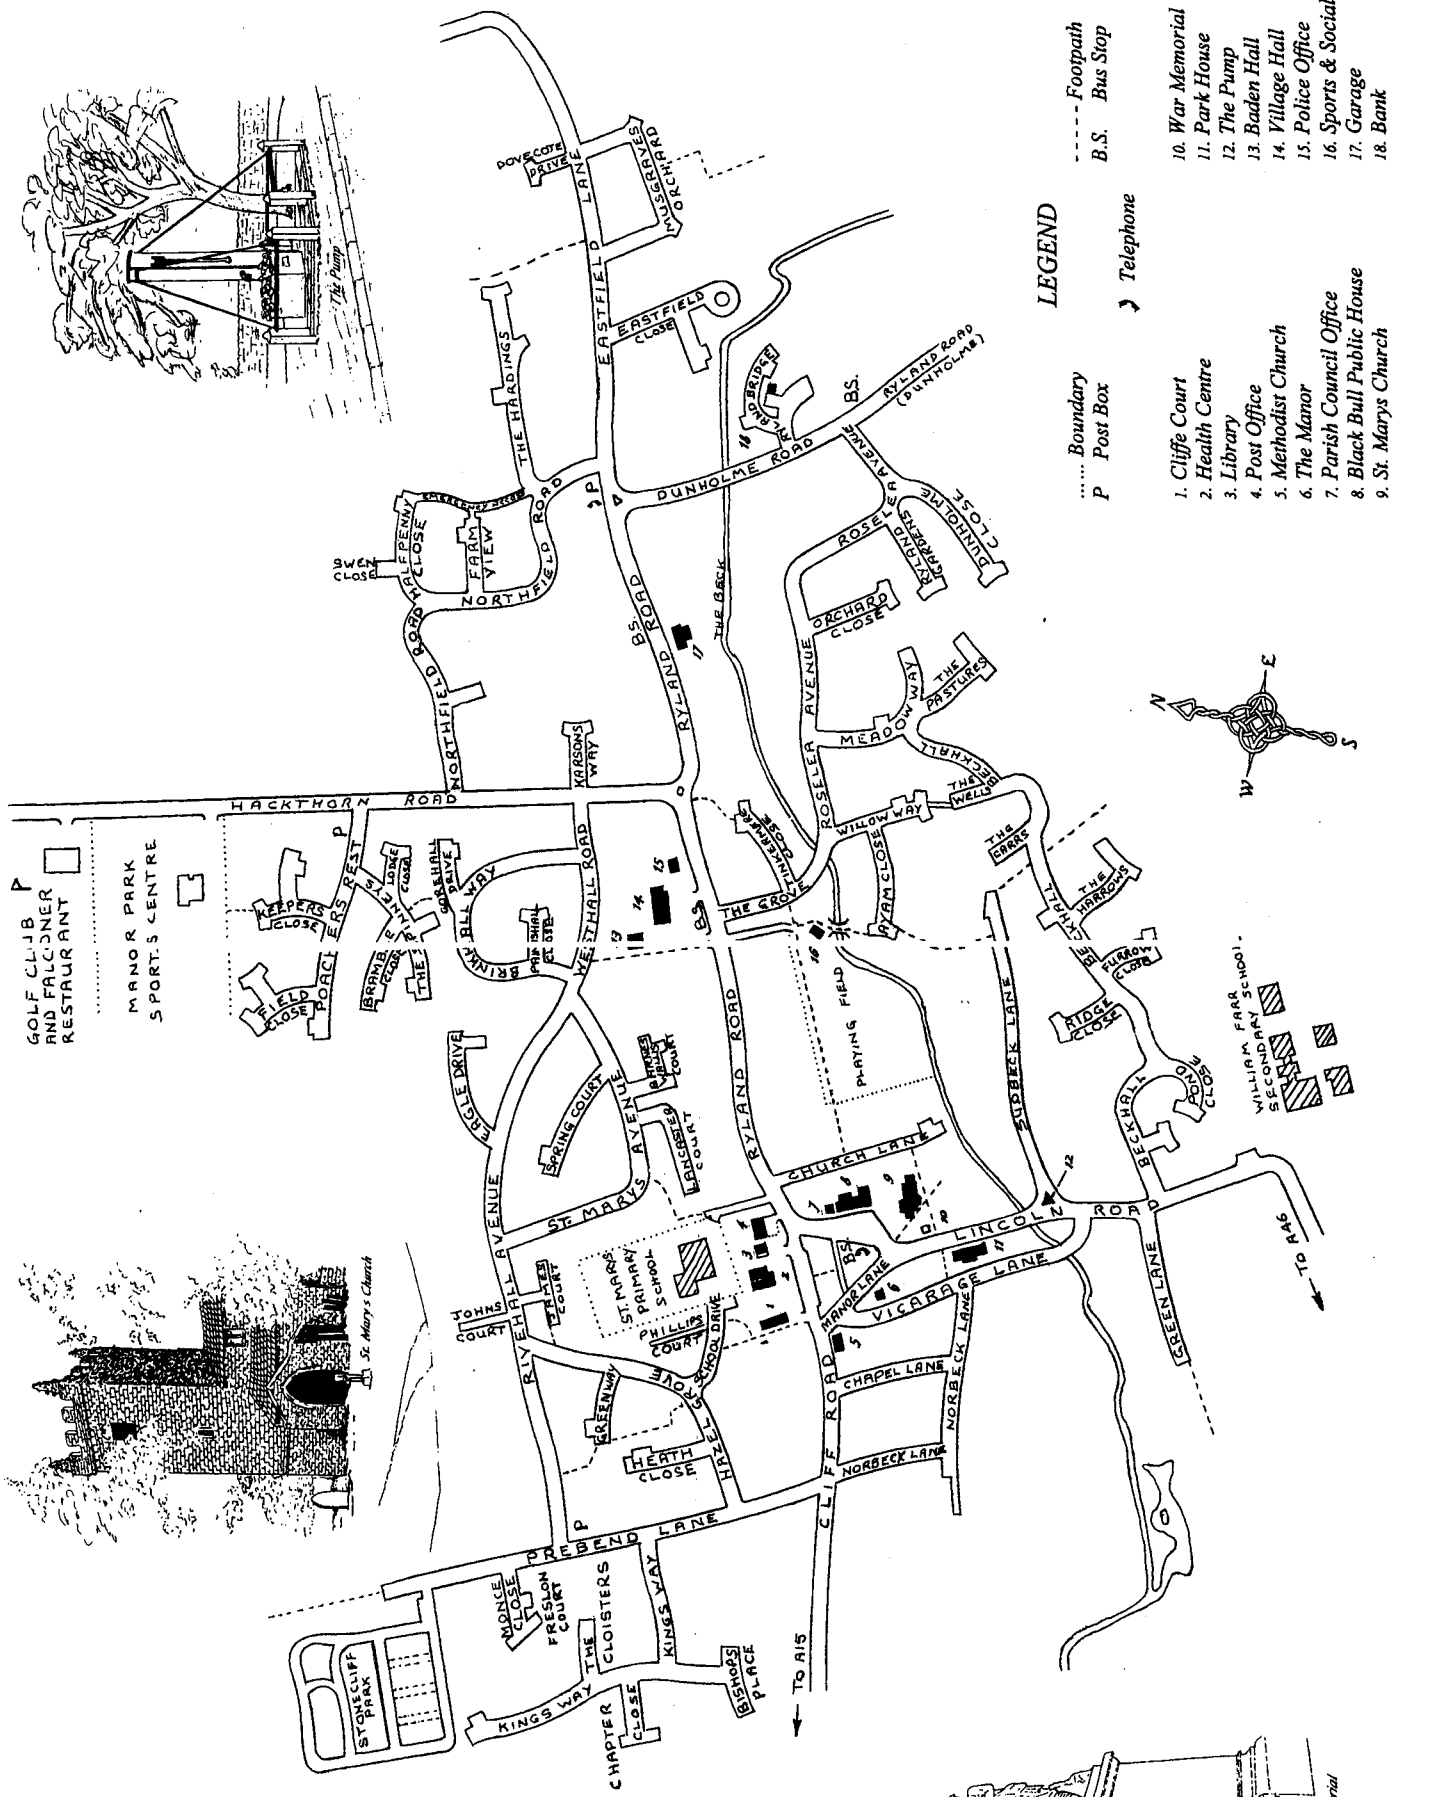

St. Mary's Church

GOLF CLUB AND FALCONER RESTAURANT
 MANOR PARK SPORTS CENTRE

The Pump

STONE CLIFF PARK

War Memorial

LEGEND

- Footpath
- B.S. Bus Stop
- Boundary
- P Post Box
- 1. Cliff Court
- 2. Health Centre
- 3. Library
- 4. Post Office
- 5. Methodist Church
- 6. The Manor
- 7. Parish Council Office
- 8. Black Bull Public House
- 9. St. Marys Church
- 10. War Memorial
- 11. Park House
- 12. The Pump
- 13. Baden Hall
- 14. Village Hall
- 15. Police Office
- 16. Sports & Social Club
- 17. Garage
- 18. Bank